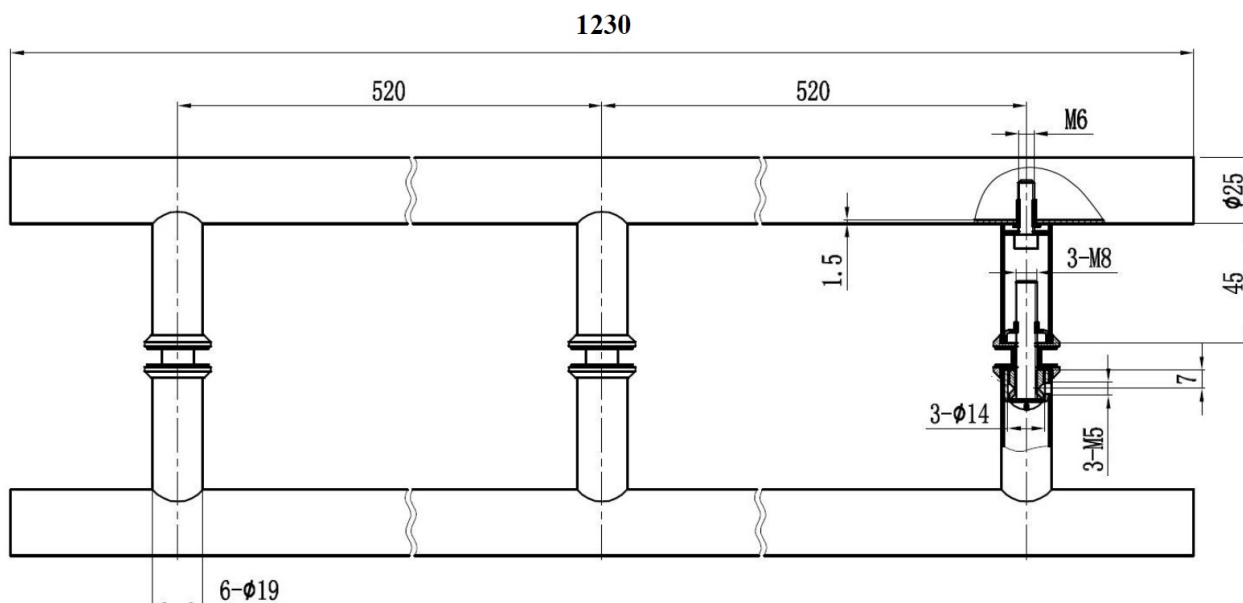

PRODUCT SHEET

Description:

Door Handle "Oder" SS304 Brushed, $\varnothing 25 \times 1230$ mm, cc 520-cc520 mm, 8-12mm Glass Thickness,
Bore: $\varnothing 12$ mm

Item number:

17.87.008-0

Units	Box	Carton	HS Code	Barcode
Pair	1	10	8302415000	 5704866444965